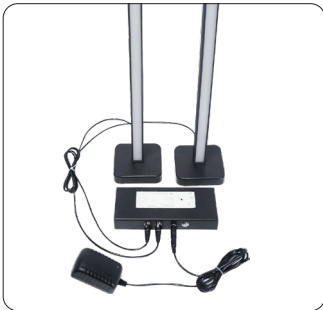

这是一款专为会议场景面部补光设计的条形 LED 灯。它采用双光源设计 (20W+20W)，搭配简洁的旋钮控制，无需复杂设置即可快速调节亮度

主要特点：

- 20W+20W 光源
- 操作方便快捷
- 手动旋钮调光
- 光斑均匀柔亮

使用场景：

- 会议
- 新闻
- 补光

This is a bar shaped LED light designed specifically for facial lighting in conference scenes. It adopts a dual light source design (20W+20W), paired with simple knob control, allowing for quick adjustment of brightness without the need for complex settings

Key features:

- 20W+20W light source
- Convenient and quick to operate
- Manual knob dimming
- The light spot is evenly and softly bright

Application:

- Meeting
- News
- Fill light

HARMONY 40T

会议灯

参数

光源:	20W +20W
电源连接:	迷你卡侬 进 & 出
控制模式:	旋钮

外壳:	黑色
尺寸:	485 x 25 x 21mm
防护等级:	IP20

Technical Data

Light source:	20W+20W
Power connection:	Mini Canon in & out
Control mode:	Knob

Housing:	Colour black
Size:	485 x 25 x 21mm
Environment:	IP20